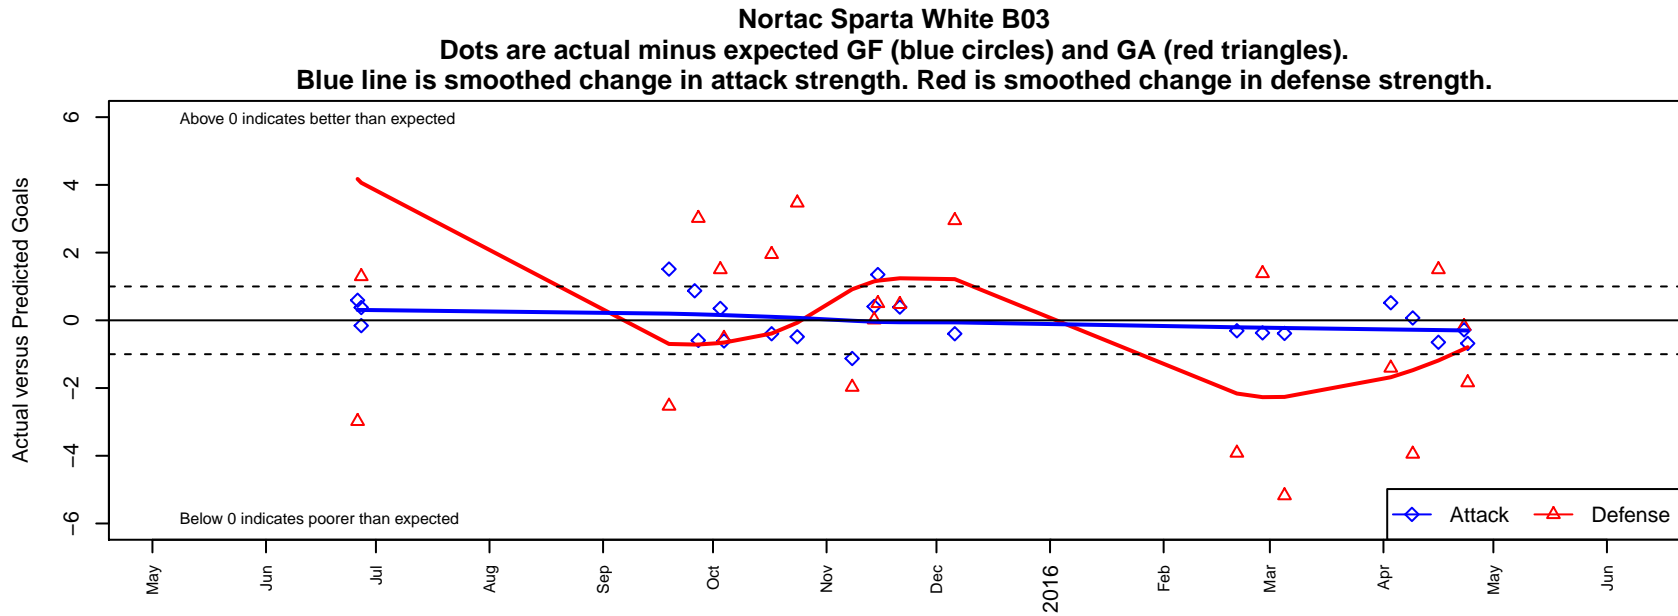

**attack and defense variance (black dot)
relative to other teams
and top 10 in region**

**attack and defense rating
relative to others at age
and all opponents in last 13 months**

Nortac Sparta White B03

FC Tacoma
Tacoma, WA
B03 total strength=-61
attack=0.08 defense=0.03
fall league = PSPL Copa Green U12
spr league = Spr PSPL Copa U12
notes= Nortac Sparta White -> FC
Tacoma White -> Nortac
Sparta White

alt names used:
Sparta B03 White
NORTAC SPARTA B03 White
NORTAC SPARTA B03 White

Venues played:
2015 RVS Classic BU12
2015 PSPL Copa Green U12
2015 Spr PSPL Copa U12