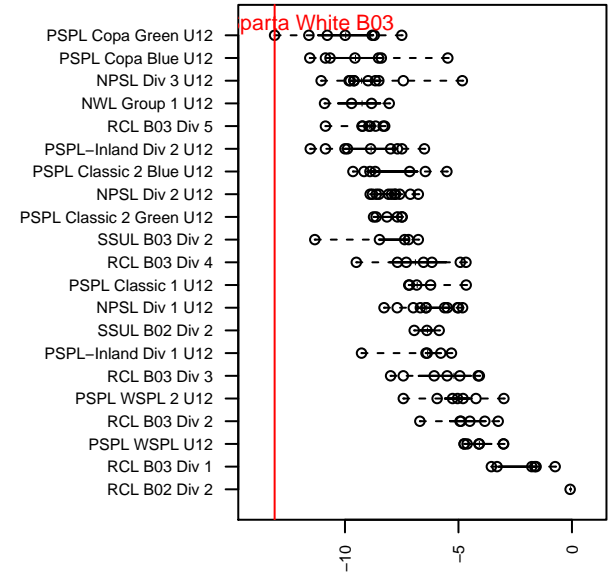

**attack and defense rating
relative to others at age
and all opponents in last 13 months**